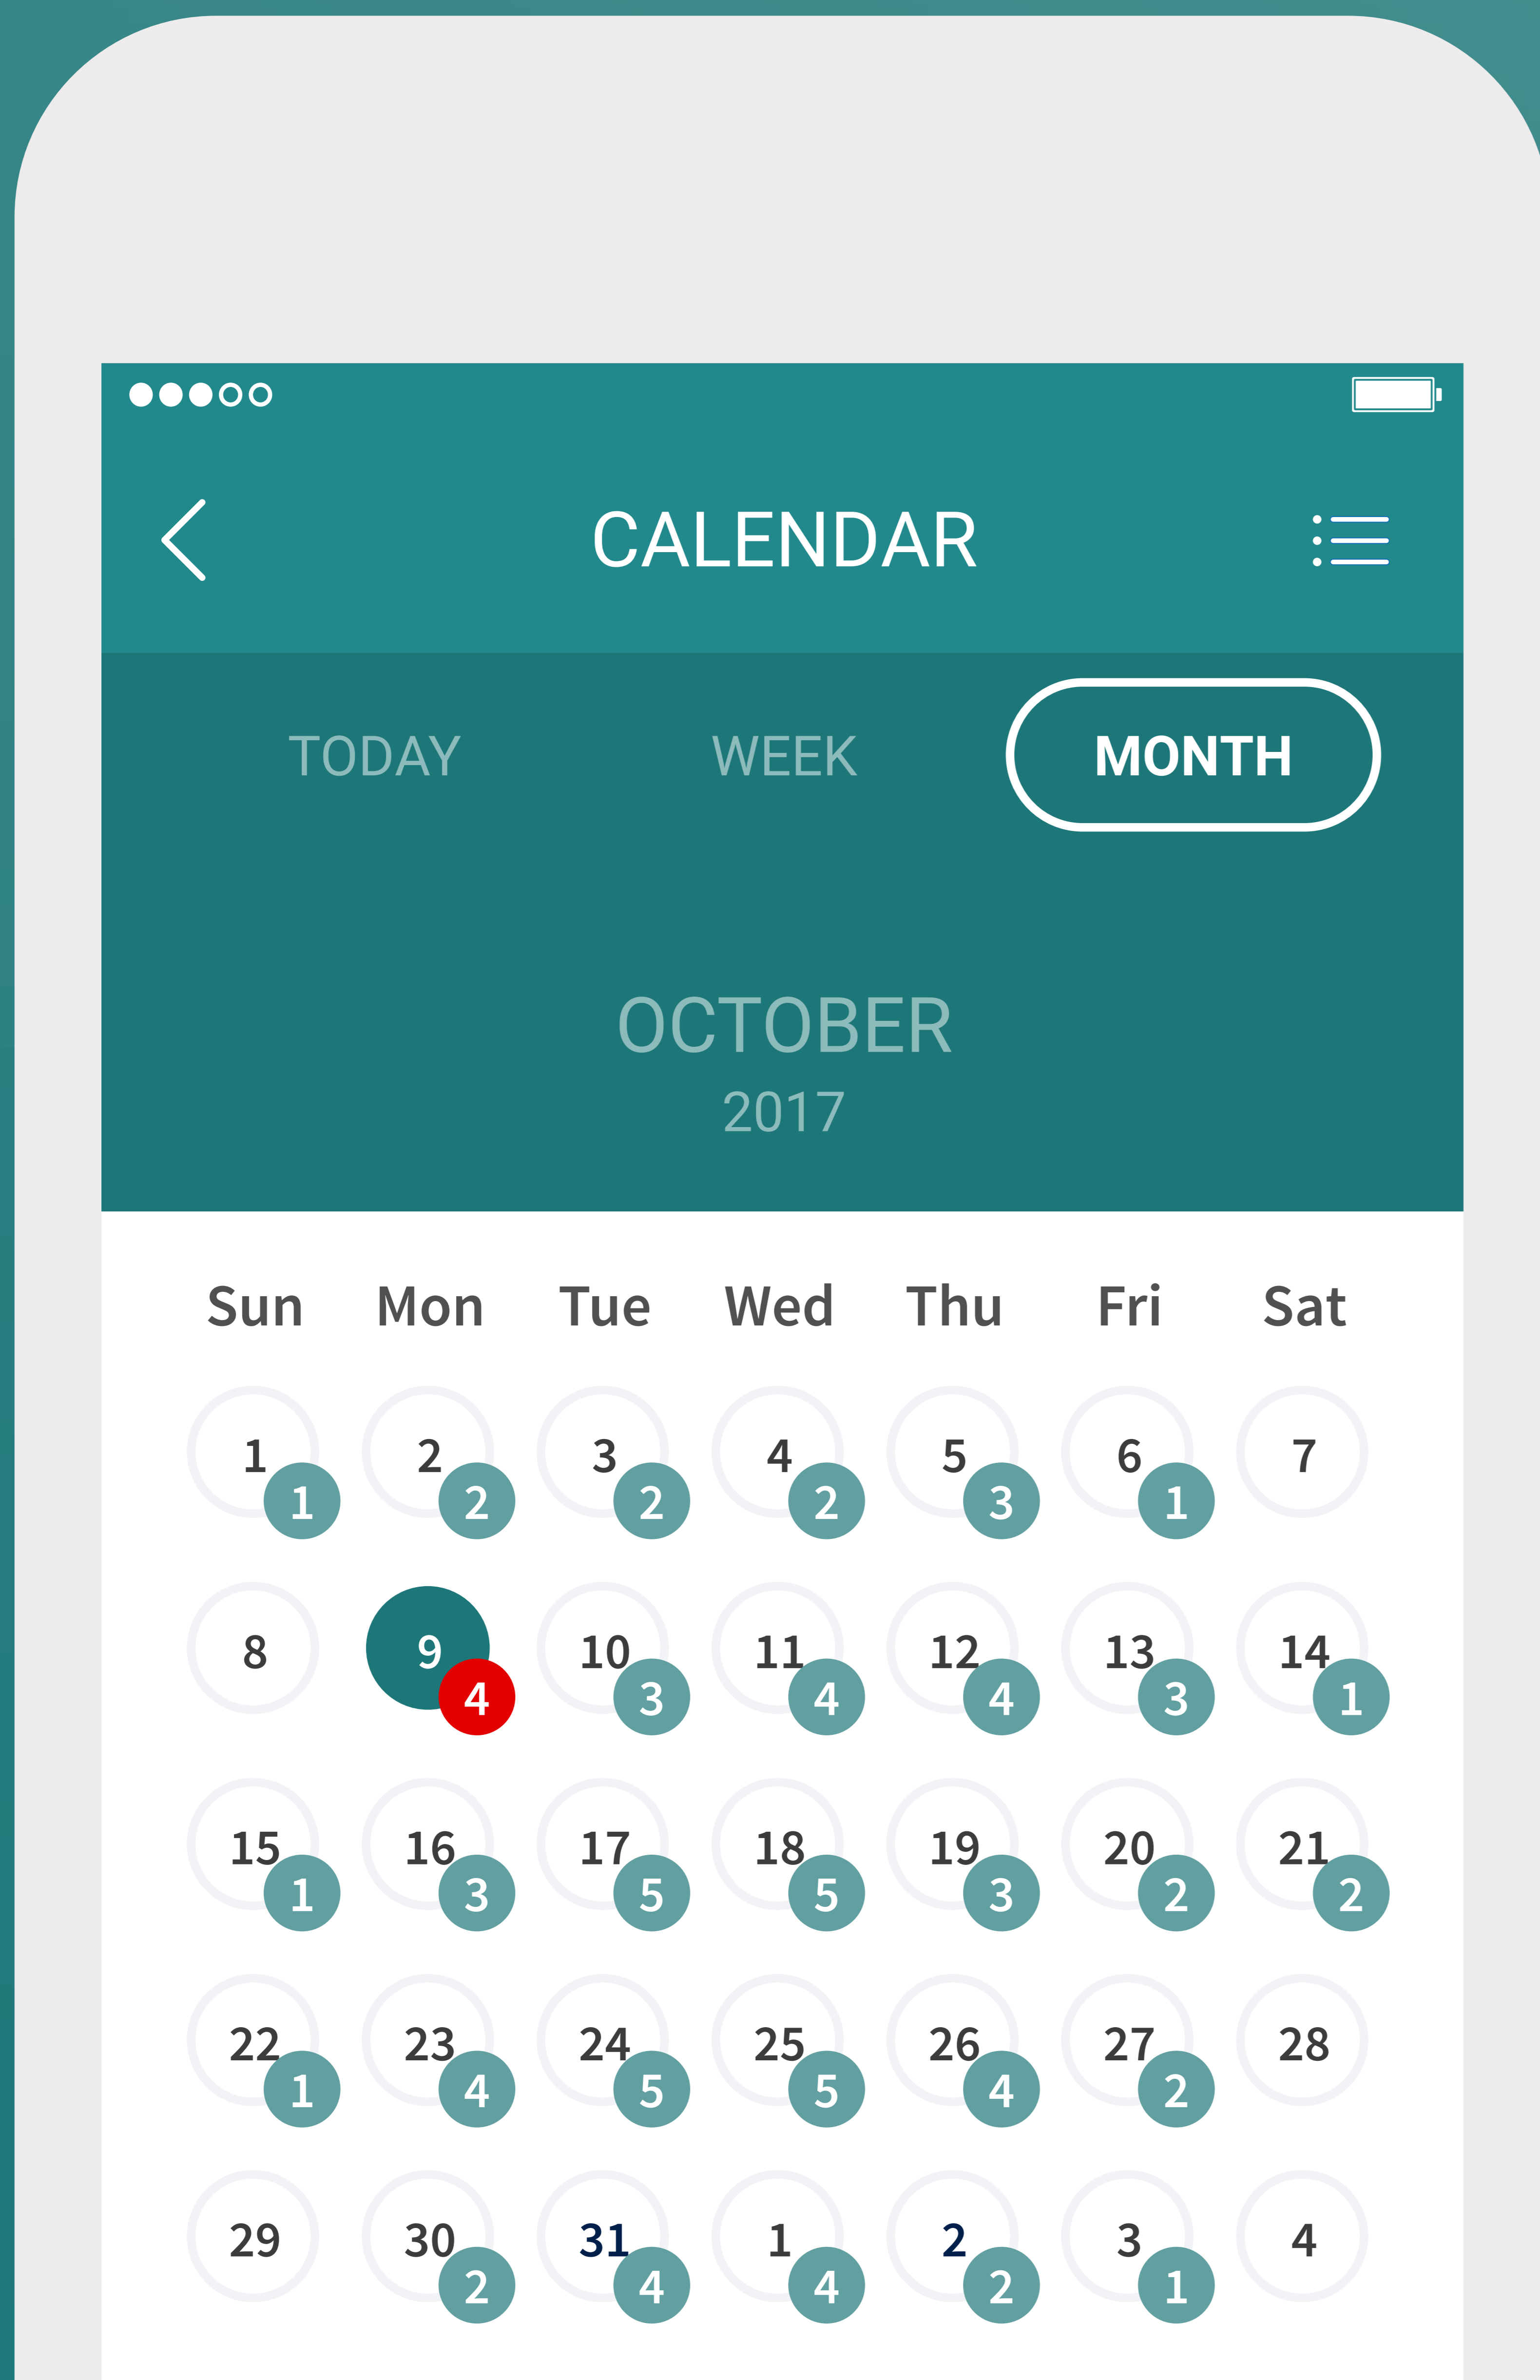

# EDUAPP FOR EDUMATE

Access all of the Edumate features that matter to your school from the palm of your hand with a custom school app.